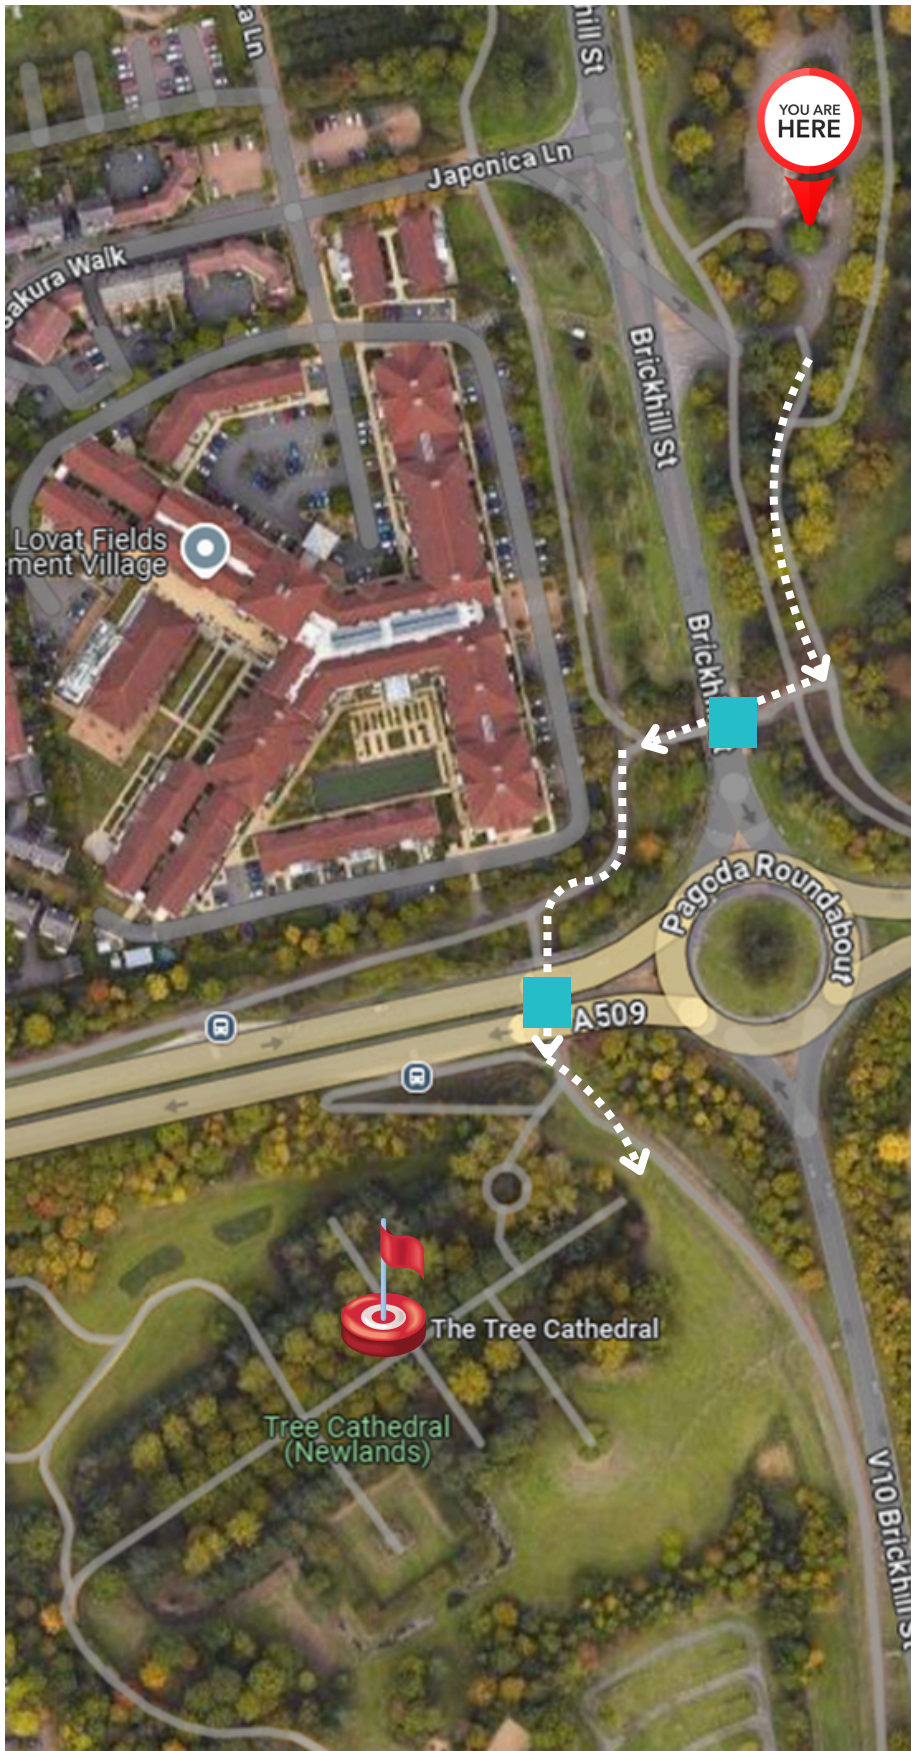

Route from Peace Pagoda Car Park
- Brickhill St, Willen, Milton Keynes MK15 -
to The Tree Cathedral

- Duration: 5-minute walk
- Terrain: Mostly flat
- Note: There are two underpasses ■