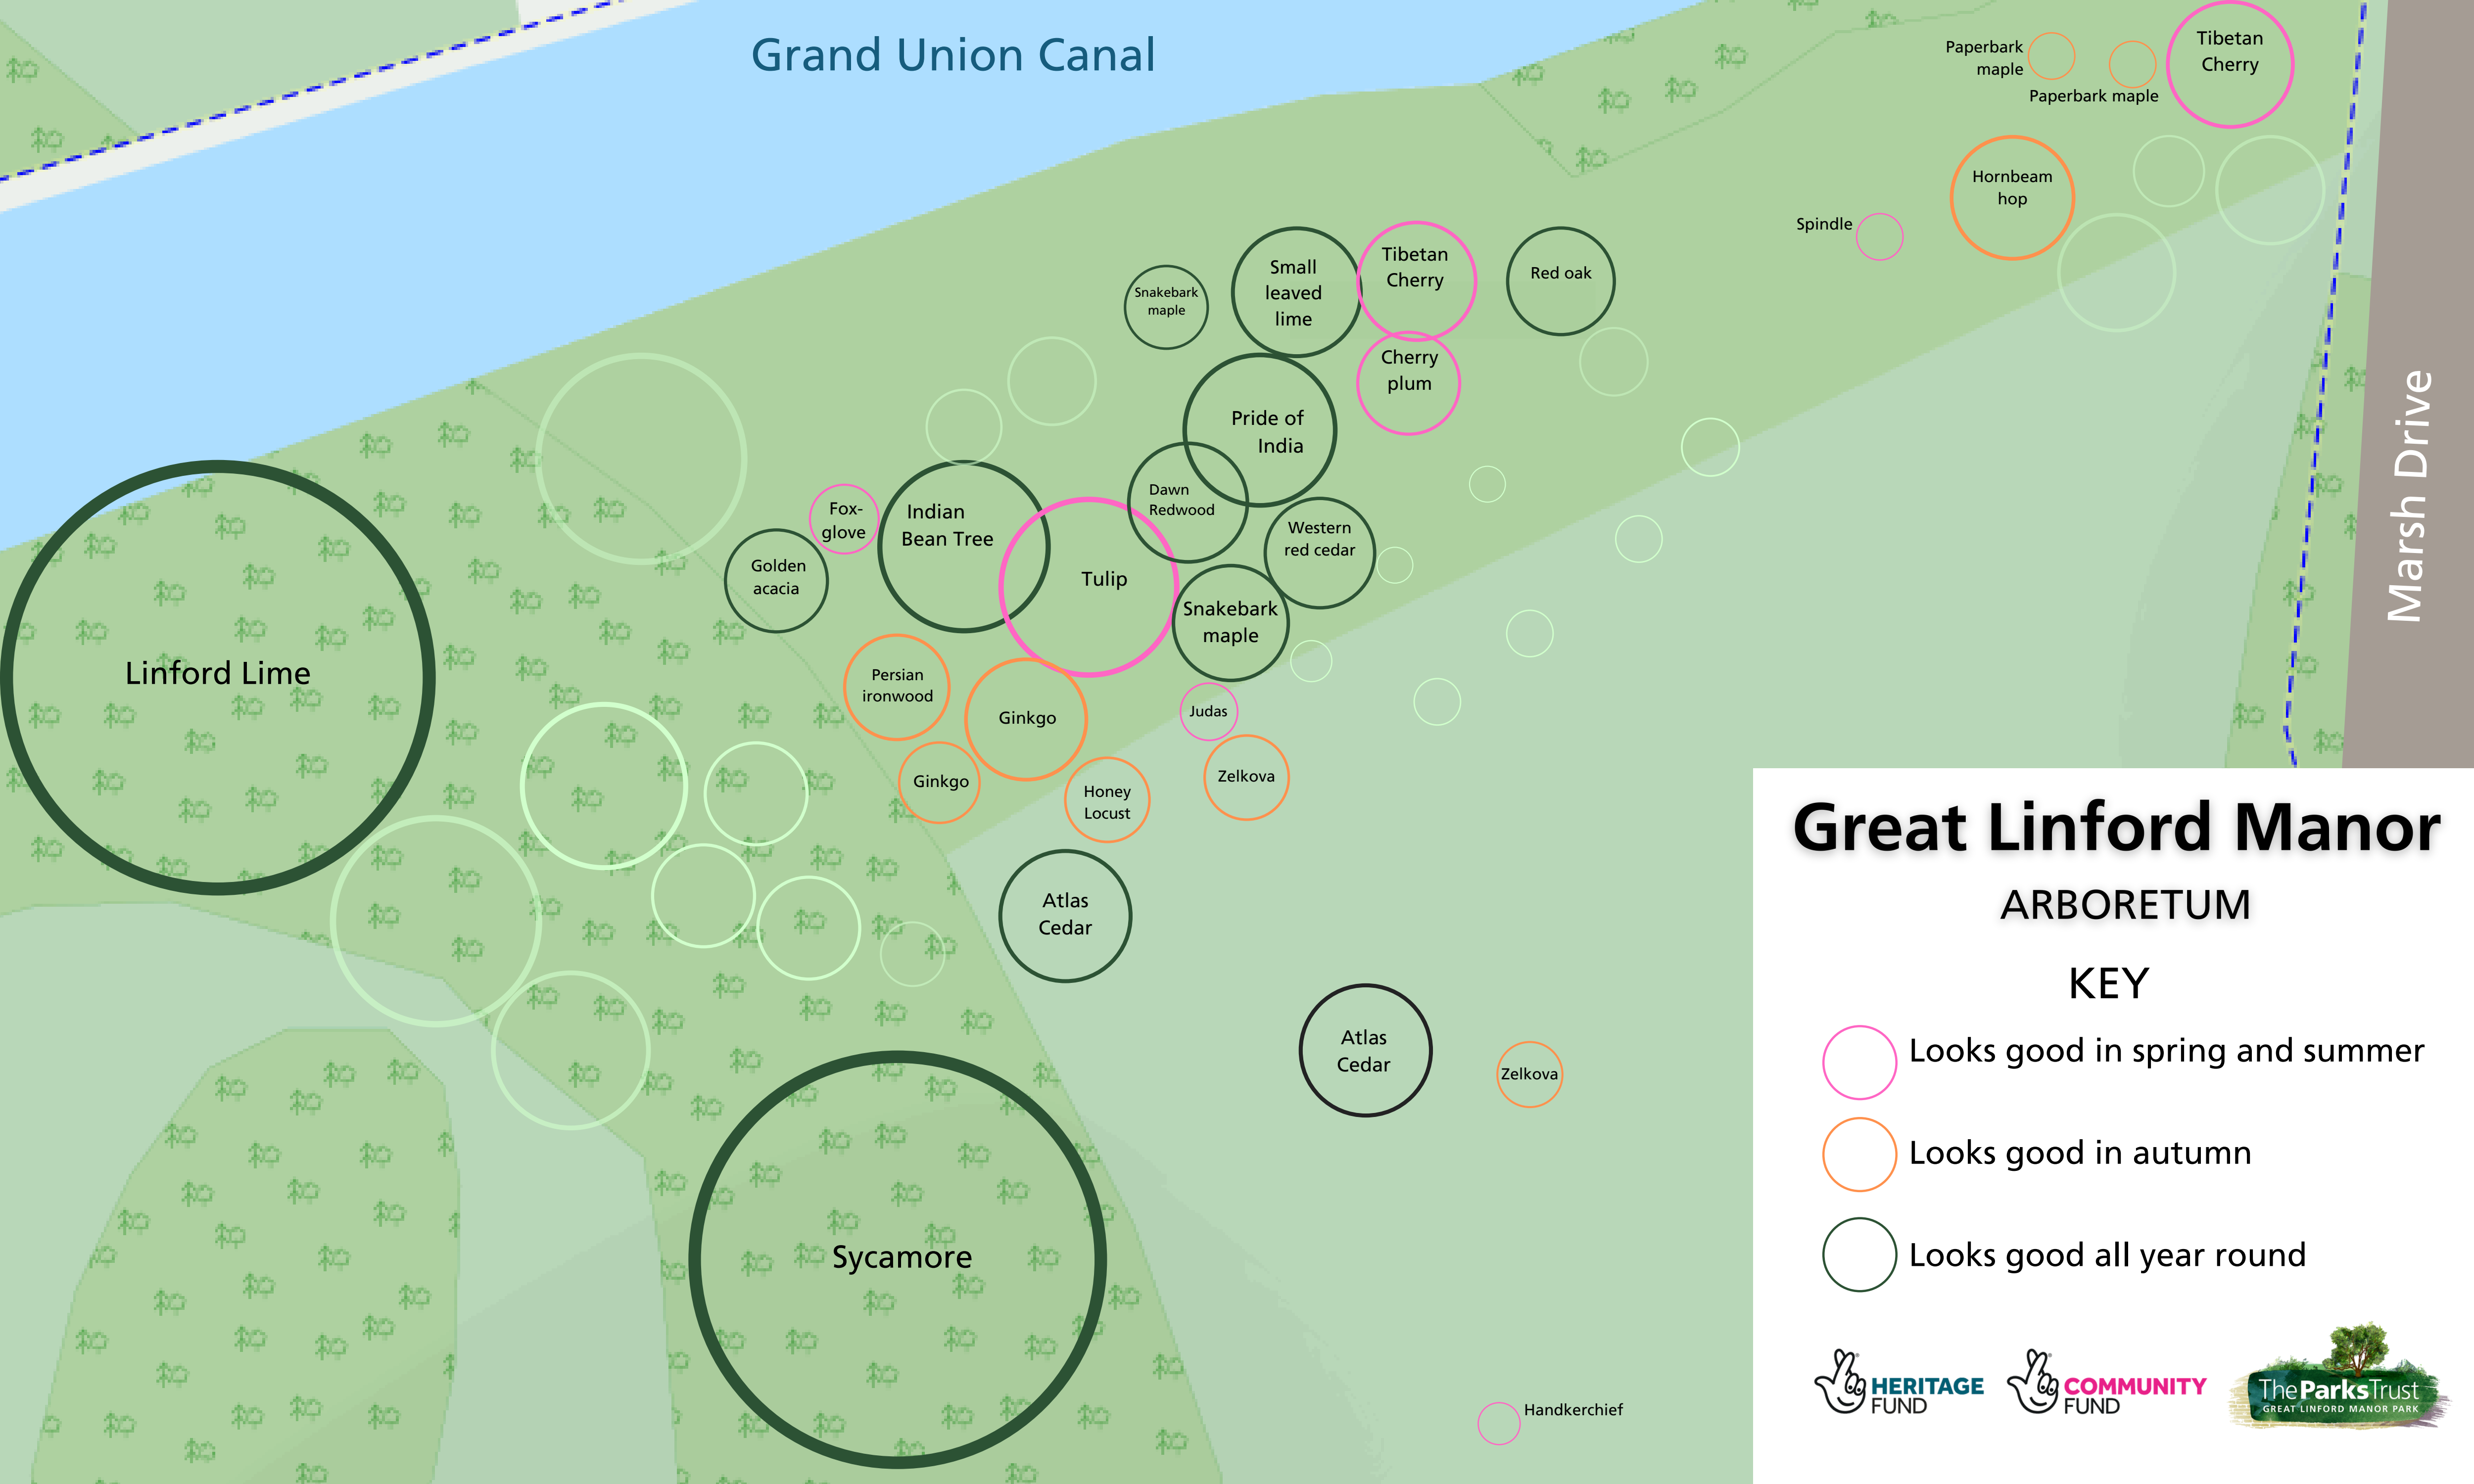

Grand Union Canal

Great Linford Manor ARBORETUM

KEY

-  Looks good in spring and summer
-  Looks good in autumn
-  Looks good all year round